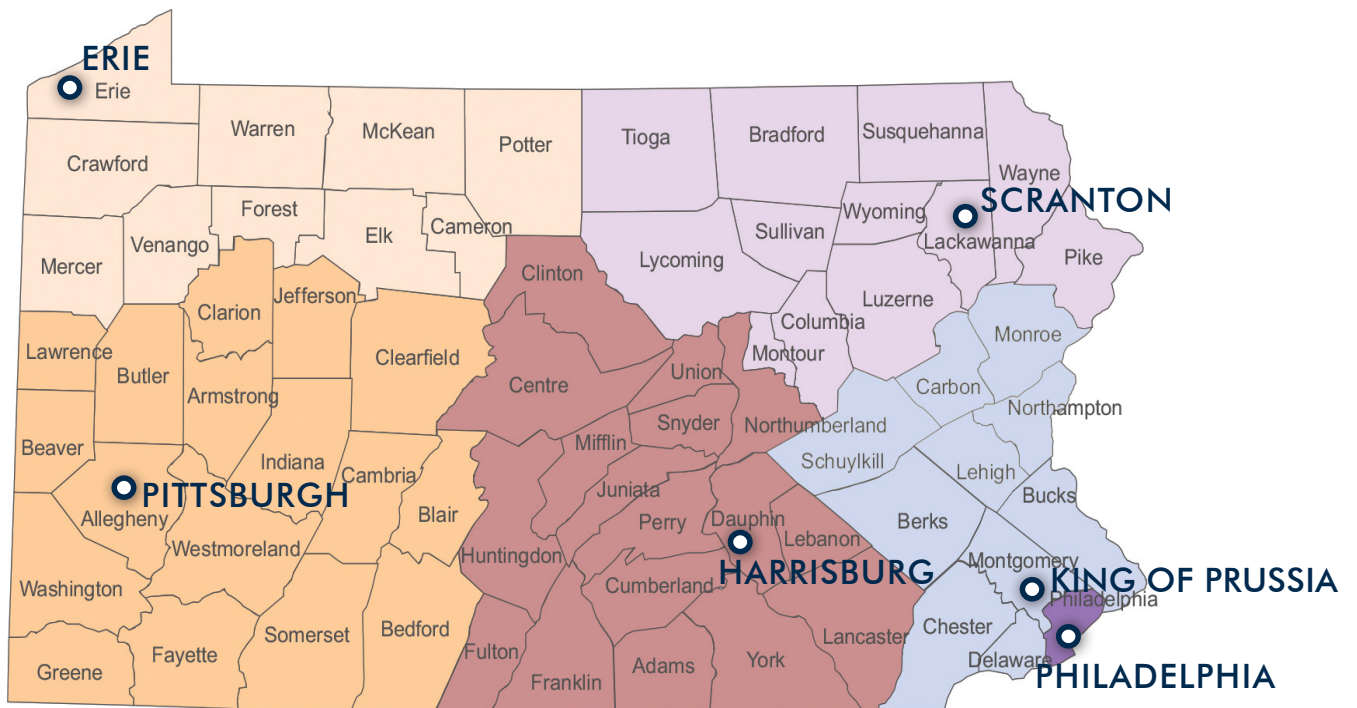

MARSHALL
DENNEHEY

AREAS OF COVERAGE IN PENNSYLVANIA

ERIE, PA
Phone: 814.461.7800
Fax: 814.461.7818

KING OF PRUSSIA, PA
Phone: 610.354.8250
Fax: 610.354.8299

PITTSBURGH, PA
Phone: 412.803.1140
Fax: 412.803.1188